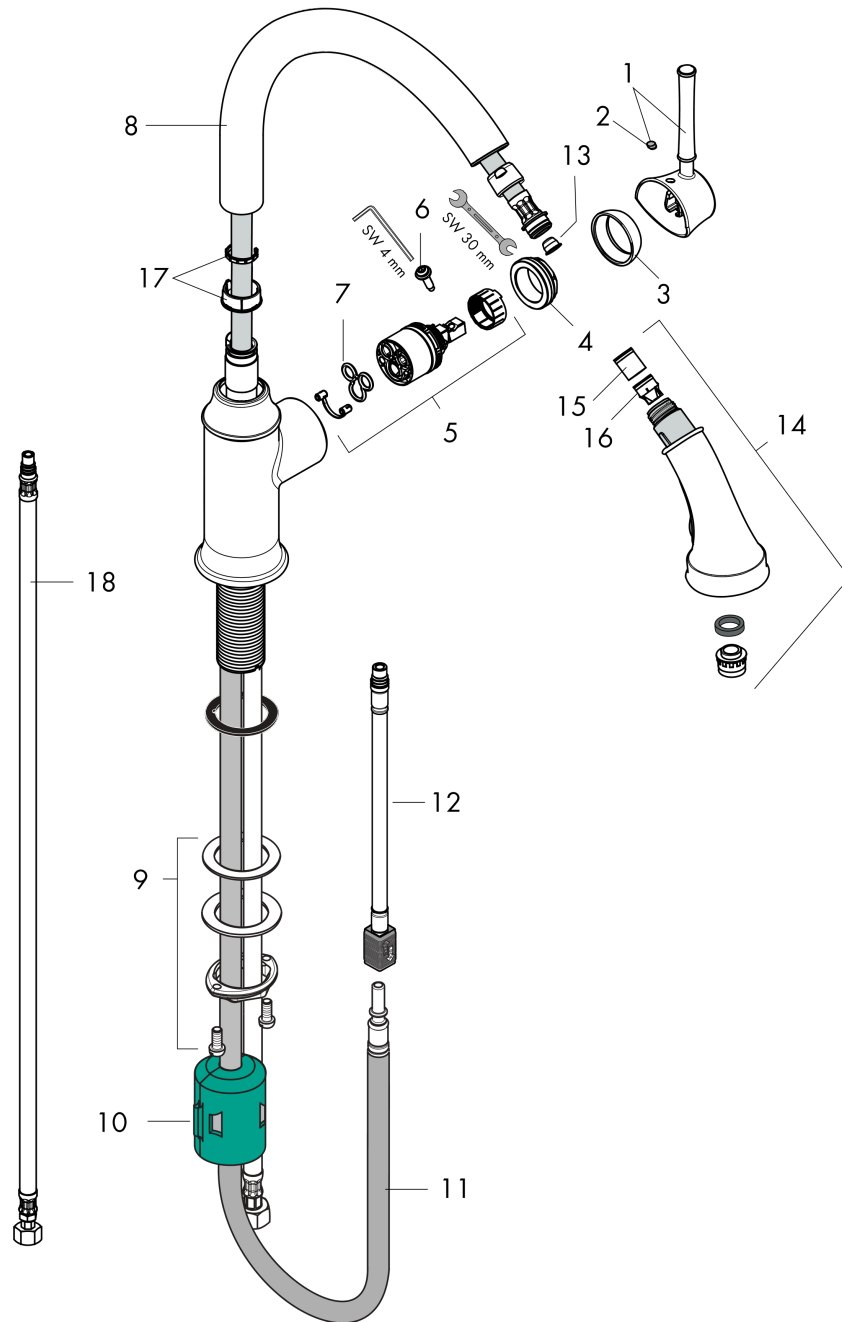

Talis C
HighArc Kitchen Faucet, 2-Spray Pull-Down, 1.75 GPM
 Surface: **matte black** Part no. : **04215670**

Description

Features

- Swivel range 150°
- Aerated spray, needle spray
- Locking spray diverter (reverts to default spray mode upon valve closing)
- MagFit magnetic sprayhead docking
- Deck mounted
- Flow: 1.75 GPM (6.6 L/Min)
- Ceramic cartridge
- 3/8" connections
- Integrated double backflow prevention

Item details

List Price \$ 1,041.00

Technology

Compliance

Product image

Scale drawing

Talis C
HighArc Kitchen Faucet, 2-Spray Pull-Down, 1.75 GPM
 Surface: **matte black** Part no. : **04215670**

Exploded drawing

Year of production: >11/20

Talis C
HighArc Kitchen Faucet, 2-Spray Pull-Down, 1.75 GPM
 Surface: **matte black** Part no. : **04215670**

Spare parts list

Year of production: >11/20

Pos.	Description	Part no.	Price	PU
1	handle	95900670	-	1
2	screw cover	96338000	-	1
3	flange	95498670	-	1
4	nut	97209000	-	1
5	cartridge, assy	92730000	-	1
6	locking screw for handle	95140000	-	1
7	seal	95008000	-	1
8	spout cpl.	95897670	-	1
9	fixing set (Ø 34)	95049000	-	1
10	weight	98551000	-	1
11	hose 1,50 m	88624000	-	1
12	connection hose 600 mm M10x1	95561000	-	1
13	filter	97735000	-	1
16	set of non return valves DW 15	97350000	-	1
18	connection hose 35½" M8x0,75 3/8"	96316001	-	1