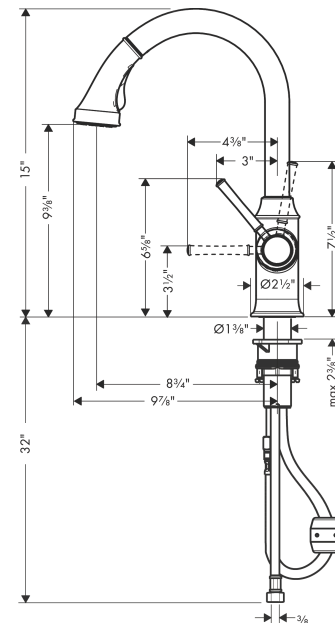

Talis C
HighArc Kitchen Faucet, 2-Spray Pull-Down, 1.75 GPM
 Surface: **matte black** Part no. : **04215670**

Description

Features

- Swivel range 150°
- Aerated spray, needle spray
- Locking spray diverter (reverts to default spray mode upon valve closing)
- MagFit magnetic sprayhead docking
- Deck mounted
- Flow: 1.75 GPM (6.6 L/Min)
- Ceramic cartridge
- 3/8" connections
- Integrated double backflow prevention

Item details

List Price \$ 1,041.00

Technology

Compliance

Product image

Scale drawing

Talis C
HighArc Kitchen Faucet, 2-Spray Pull-Down, 1.75 GPM
 Surface: **matte black** Part no. : **04215670**

Exploded drawing

Year of production: >11/20

Talis C
HighArc Kitchen Faucet, 2-Spray Pull-Down, 1.75 GPM
 Surface: **matte black** Part no. : **04215670**

Spare parts list

Year of production: >11/20

Pos.	Description	Part no.	Price	PU
1	handle	95900670	-	1
2	screw cover	96338000	-	1
3	flange	95498670	-	1
4	nut	97209000	-	1
5	cartridge, assy	92730000	-	1
6	locking screw for handle	95140000	-	1
7	seal	95008000	-	1
8	spout cpl.	95897670	-	1
9	fixing set (Ø 34)	95049000	-	1
10	weight	98551000	-	1
11	hose 1,50 m	88624000	-	1
12	connection hose 600 mm M10x1	95561000	-	1
13	filter	97735000	-	1
16	set of non return valves DW 15	97350000	-	1
18	connection hose 35½" M8x0,75 3/8"	96316001	-	1